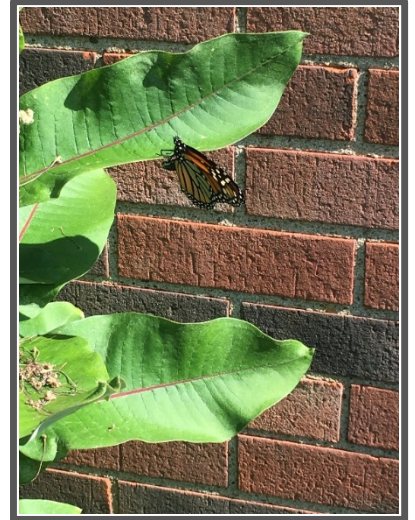

Plant Native Plants for Stormwater Quality in Our Watersheds!

You can help restore Ohio's native vegetation and improve the water quality and health of our lakes and streams by including a Native Plant Garden as part of your landscaping plan. The Summit Soil and Water Conservation District is offering native plant kits for sale again this spring, in 2022. Each kit contains 50 native plant plugs and costs $150.00. There are 4 types of kits available, with 10 varieties of native plants in each kit. Substitutions of alternate species may be made without notice if necessary.

To find out more about the Native Plant Kits and how to order, go to our website at: <https://sswcd.summitoh.net/featured/2022-native-plant-kit-sale>.

If you would prefer to send in a paper order, please call Summit SWCD at 330-926-2452, or 330-926-2445, and we will be happy to send one to you.

####